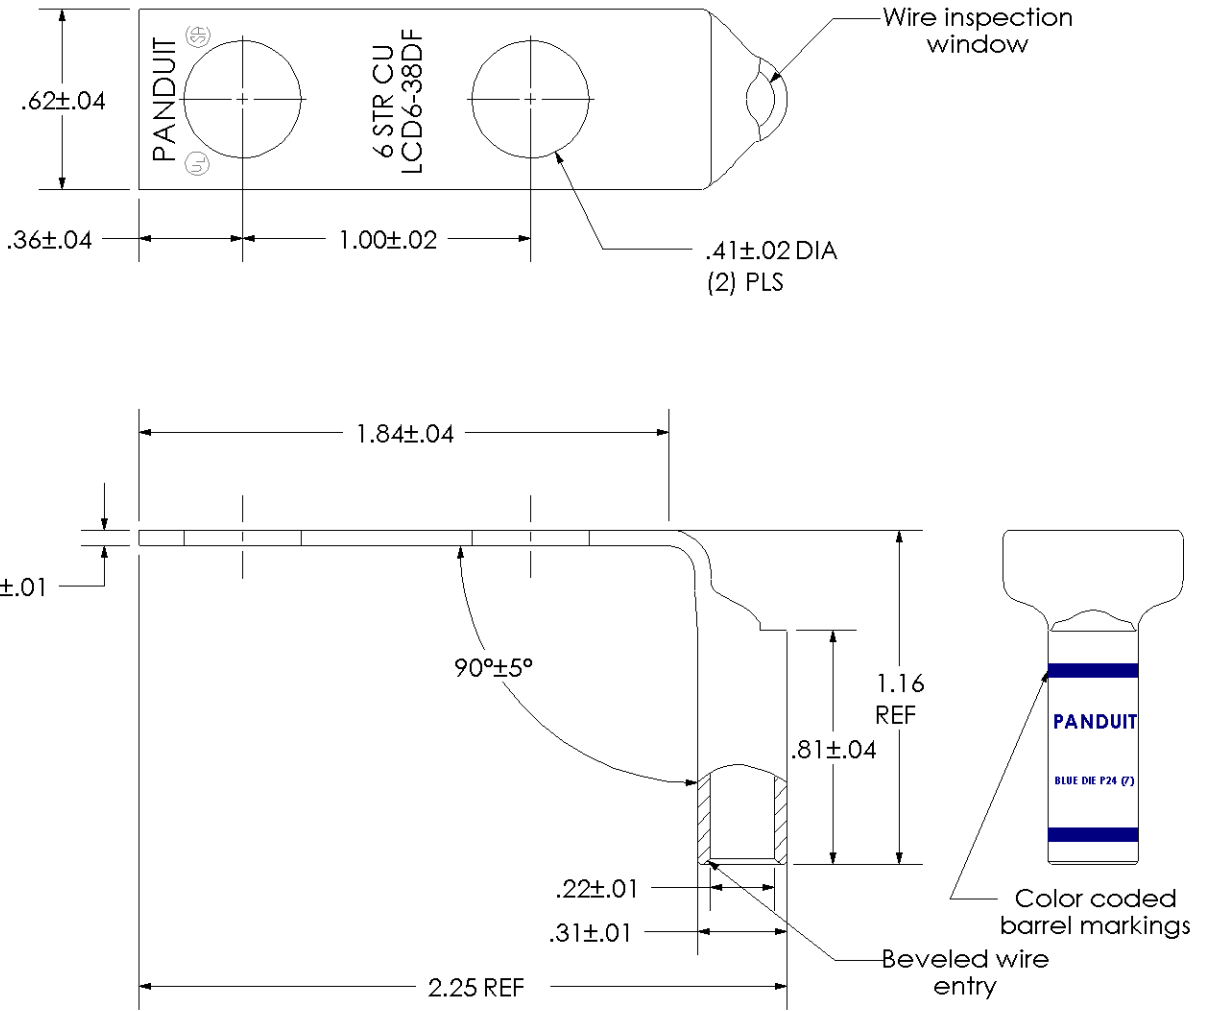

THIS COPY IS PROVIDED ON A RESTRICTED BASIS AND IS NOT TO BE USED IN ANY WAY DETRIMENTAL TO THE INTERESTS OF PANDUIT CORP.

Material	High Conductivity Seamless Copper Tube
Plating	Electro-Tin
Wire Size	6 AWG
Wire Type	Stranded Copper; Class B: Compact, Compressed or Concentric, Class C: Concentric
Wire Strip Length	7/8 in.
Stud Size	3/8 in.
UL Listed Wire Connector	Yes, for applications up to 35kv. Consult cable manufacturer for voltage stress relief instructions with applications greater than 2000 volts.
UL Temperature Rating	90° C
C.S.A Certified Wire Connector	Yes
Panduit Color Code on Barrel	BLUE
Panduit Die Index No. on Barrel	P24
Alternate Industry Die Index No. () on Barrel	(7)

00	8/02	SAB	DRL	RELEASED	10345
REV	DATE	BY	CHK	DESCRIPTION	ECN

PANDUIT CORP. TINLEY PARK, ILLINOIS

LCD6-38DF-L
Copper Lug - Two-Hole, Standard Barrel, 90° Angle Tongue

SCALE N/A

DRAWING NO / CAD FILE

LCD6-38DF-CUST